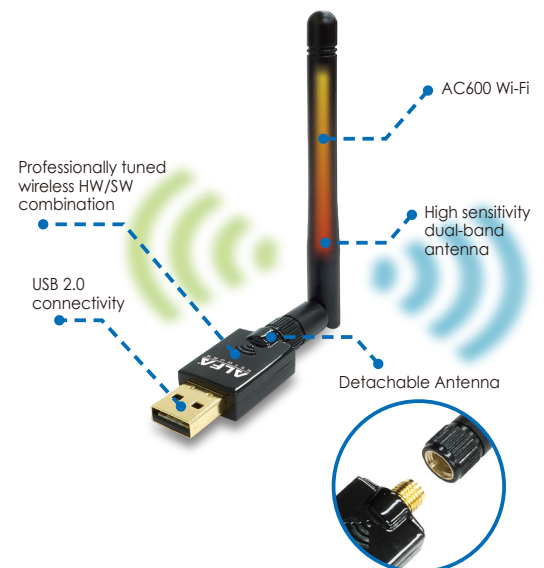

AWUS036ACS

802.11ac AC600 USB Adapter

Supported OS

Included USB Dock

Specifications

Chipset	RTL8811AU
Standard	IEEE 802.11a/b/g/n/ac
Frequency	2.412GHz-2.472GHz 5.15GHz-5.825GHz
Data-Rate	802.11b: up to 11Mbps 802.11g: upto 54Mbps 802.11n: up to 150Mbps 802.11ac: up to 433Mbps
Antenna	1x External detachable dual-band 2.4GHz+5GHz 2dBi antenna
Antenna Connector	RP-SMA female
Channel Width	20 / 40 / 80MHz
LED Indicators	Power / WLAN
OS Support	Windows 2000, XP, Vista, 7,8, 10 macOS 10.7-10.12 Linux
Working Channel	1-14 (2.4GHz) 36-165 (5GHz)

Output Power (Typical)	18dBi
Sensitivity	802.11b:-85dBm@11Mbps 802.11g: -69dBm@54Mbps 802.11n: -68dBm@150Mbps 802.11ac: -59dBm@433Mbps
Security	64/128bit WEP WPA (TKIP with IEEE 802.1x) WPA2 (AES with IEEE 802.1x) WPA Mixed
Operating Temperature	-10°C ~ 60°C
Storage Humidity	5% ~ 98% (Non-condensing)
Dimension	5.5 x 1.0 x 2.5 cm (L x H x W)
colorbox weight	80g