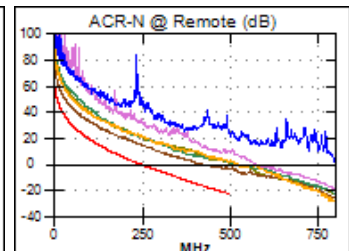

81.2 m

Wire Map (T568B)
PASS

Worst Case Margin Worst Case Value

PASS	MAIN	SR	MAIN	SR
Worst Pair	36-45	36-45	36-45	36-45
NEXT (dB)	3.0	4.7	3.0	5.0
Freq. (MHz)	469.0	404.0	469.0	464.0
Limit (dB)	26.9	28.6	26.9	27.0
Worst Pair	36	36	36	36
PS NEXT (dB)	4.7	6.2	4.9	6.7
Freq. (MHz)	469.0	291.0	485.0	498.0
Limit (dB)	24.0	29.0	23.6	23.3

PASS	MAIN	SR	MAIN	SR
Worst Pair	45-36	36-45	45-36	36-45
ACR-F (dB)	11.3	12.0	11.3	12.0
Freq. (MHz)	493.0	493.0	493.0	493.0
Limit (dB)	9.4	9.4	9.4	9.4
Worst Pair	36	45	36	45
PS ACR-F (dB)	14.1	14.0	14.1	14.0
Freq. (MHz)	493.0	493.0	493.0	493.0
Limit (dB)	6.4	6.4	6.4	6.4

N/A	MAIN	SR	MAIN	SR
Worst Pair	36-45	36-45	36-45	36-45
ACR-N (dB)	13.8	12.7	16.9	18.5
Freq. (MHz)	282.0	38.8	500.0	498.0
Limit (dB)	-3.9	34.1	-23.2	-23.1
Worst Pair	36	36	36	36
PS ACR-N (dB)	14.4	13.0	16.9	18.9
Freq. (MHz)	4.0	3.9	491.0	500.0
Limit (dB)	56.4	56.7	-25.4	-26.1