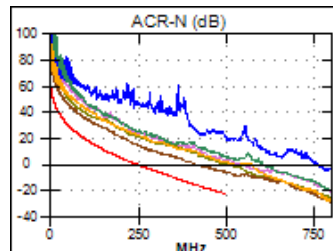

81.2 m

Wire Map (T568B)
PASS

Worst Case Margin Worst Case Value

PASS	MAIN	SR	MAIN	SR
Worst Pair	36-45	36-45	36-45	36-45
NEXT (dB)	3.0	4.7	3.0	5.0
Freq. (MHz)	469.0	404.0	469.0	464.0
Limit (dB)	26.9	28.6	26.9	27.0
Worst Pair	36	36	36	36
PS NEXT (dB)	4.7	6.2	4.9	6.7
Freq. (MHz)	469.0	291.0	485.0	498.0
Limit (dB)	24.0	29.0	23.6	23.3

PASS	MAIN	SR	MAIN	SR
Worst Pair	45-36	36-45	45-36	36-45
ACR-F (dB)	11.3	12.0	11.3	12.0
Freq. (MHz)	493.0	493.0	493.0	493.0
Limit (dB)	9.4	9.4	9.4	9.4
Worst Pair	36	45	36	45
PS ACR-F (dB)	14.1	14.0	14.1	14.0
Freq. (MHz)	493.0	493.0	493.0	493.0
Limit (dB)	6.4	6.4	6.4	6.4

N/A	MAIN	SR	MAIN	SR
Worst Pair	36-45	36-45	36-45	36-45
ACR-N (dB)	13.8	12.7	16.9	18.5
Freq. (MHz)	282.0	38.8	500.0	498.0
Limit (dB)	-3.9	34.1	-23.2	-23.1
Worst Pair	36	36	36	36
PS ACR-N (dB)	14.4	13.0	16.9	18.9
Freq. (MHz)	4.0	3.9	491.0	500.0
Limit (dB)	56.4	56.7	-25.4	-26.1