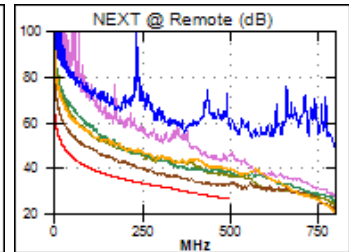

81.2 m

Wire Map (T568B)
PASS

Worst Case Margin Worst Case Value

PASS	MAIN	SR	MAIN	SR
Worst Pair	36-45	36-45	36-45	36-45
NEXT (dB)	3.0	4.7	3.0	5.0
Freq. (MHz)	469.0	404.0	469.0	464.0
Limit (dB)	26.9	28.6	26.9	27.0
Worst Pair	36	36	36	36
PS NEXT (dB)	4.7	6.2	4.9	6.7
Freq. (MHz)	469.0	291.0	485.0	498.0
Limit (dB)	24.0	29.0	23.6	23.3

PASS	MAIN	SR	MAIN	SR
Worst Pair	45-36	36-45	45-36	36-45
ACR-F (dB)	11.3	12.0	11.3	12.0
Freq. (MHz)	493.0	493.0	493.0	493.0
Limit (dB)	9.4	9.4	9.4	9.4
Worst Pair	36	45	36	45
PS ACR-F (dB)	14.1	14.0	14.1	14.0
Freq. (MHz)	493.0	493.0	493.0	493.0
Limit (dB)	6.4	6.4	6.4	6.4

N/A	MAIN	SR	MAIN	SR
Worst Pair	36-45	36-45	36-45	36-45
ACR-N (dB)	13.8	12.7	16.9	18.5
Freq. (MHz)	282.0	38.8	500.0	498.0
Limit (dB)	-3.9	34.1	-23.2	-23.1
Worst Pair	36	36	36	36
PS ACR-N (dB)	14.4	13.0	16.9	18.9
Freq. (MHz)	4.0	3.9	491.0	500.0
Limit (dB)	56.4	56.7	-25.4	-26.1