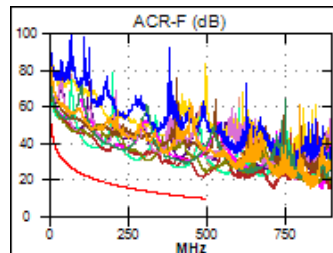

81.2 m

Wire Map (T568B)
PASS

Worst Case Margin Worst Case Value

PASS	MAIN	SR	MAIN	SR
Worst Pair	36-45	36-45	36-45	36-45
NEXT (dB)	3.0	4.7	3.0	5.0
Freq. (MHz)	469.0	404.0	469.0	464.0
Limit (dB)	26.9	28.6	26.9	27.0
Worst Pair	36	36	36	36
PS NEXT (dB)	4.7	6.2	4.9	6.7
Freq. (MHz)	469.0	291.0	485.0	498.0
Limit (dB)	24.0	29.0	23.6	23.3

PASS	MAIN	SR	MAIN	SR
Worst Pair	45-36	36-45	45-36	36-45
ACR-F (dB)	11.3	12.0	11.3	12.0
Freq. (MHz)	493.0	493.0	493.0	493.0
Limit (dB)	9.4	9.4	9.4	9.4
Worst Pair	36	45	36	45
PS ACR-F (dB)	14.1	14.0	14.1	14.0
Freq. (MHz)	493.0	493.0	493.0	493.0
Limit (dB)	6.4	6.4	6.4	6.4

N/A	MAIN	SR	MAIN	SR
Worst Pair	36-45	36-45	36-45	36-45
ACR-N (dB)	13.8	12.7	16.9	18.5
Freq. (MHz)	282.0	38.8	500.0	498.0
Limit (dB)	-3.9	34.1	-23.2	-23.1
Worst Pair	36	36	36	36
PS ACR-N (dB)	14.4	13.0	16.9	18.9
Freq. (MHz)	4.0	3.9	491.0	500.0
Limit (dB)	56.4	56.7	-25.4	-26.1