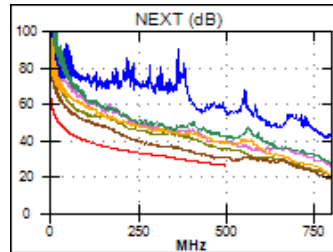

81.2 m

Wire Map (T568B)
PASS

Worst Case Margin Worst Case Value

PASS	MAIN	SR	MAIN	SR
Worst Pair	36-45	36-45	36-45	36-45
NEXT (dB)	3.0	4.7	3.0	5.0
Freq. (MHz)	469.0	404.0	469.0	464.0
Limit (dB)	26.9	28.6	26.9	27.0
Worst Pair	36	36	36	36
PS NEXT (dB)	4.7	6.2	4.9	6.7
Freq. (MHz)	469.0	291.0	485.0	498.0
Limit (dB)	24.0	29.0	23.6	23.3

PASS	MAIN	SR	MAIN	SR
Worst Pair	45-36	36-45	45-36	36-45
ACR-F (dB)	11.3	12.0	11.3	12.0
Freq. (MHz)	493.0	493.0	493.0	493.0
Limit (dB)	9.4	9.4	9.4	9.4
Worst Pair	36	45	36	45
PS ACR-F (dB)	14.1	14.0	14.1	14.0
Freq. (MHz)	493.0	493.0	493.0	493.0
Limit (dB)	6.4	6.4	6.4	6.4

N/A	MAIN	SR	MAIN	SR
Worst Pair	36-45	36-45	36-45	36-45
ACR-N (dB)	13.8	12.7	16.9	18.5
Freq. (MHz)	282.0	38.8	500.0	498.0
Limit (dB)	-3.9	34.1	-23.2	-23.1
Worst Pair	36	36	36	36
PS ACR-N (dB)	14.4	13.0	16.9	18.9
Freq. (MHz)	4.0	3.9	491.0	500.0
Limit (dB)	56.4	56.7	-25.4	-26.1