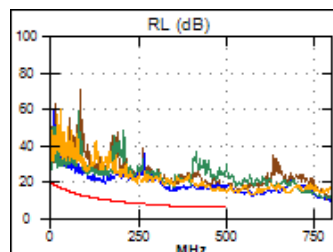

PASS	MAIN	SR	MAIN	SR
Worst Pair	36	45	12	45
RL (dB)	7.5	8.7	8.6	8.7
Freq. (MHz)	4.5	422.0	485.0	422.0
Limit (dB)	19.0	6.0	6.0	6.0