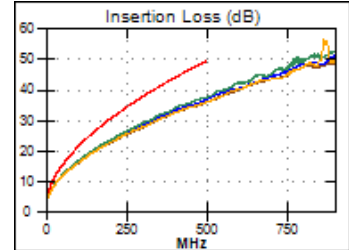

Test Summary: PASS

Model: DTX-1800
 Main S/N: 1357153
 Remote S/N: 1357154
 Main Adapter: DTX-CHA002
 Remote Adapter: DTX-CHA002

Length (m), Limit 100.0	[Pair 78]	81.2
Prop. Delay (ns), Limit 555	[Pair 36]	378
Delay Skew (ns), Limit 50	[Pair 36]	12
Resistance (ohms)	[Pair 12]	12.5
Insertion Loss Margin (dB)	[Pair 36]	12.1
Frequency (MHz)	[Pair 36]	500.0
Limit (dB)	[Pair 36]	49.3

81.2 m

Wire Map (T568B)
PASS

Worst Case Margin Worst Case Value

PASS	MAIN	SR	MAIN	SR
Worst Pair	36-45	36-45	36-45	36-45
NEXT (dB)	3.0	4.7	3.0	5.0
Freq. (MHz)	469.0	404.0	469.0	464.0
Limit (dB)	26.9	28.6	26.9	27.0
Worst Pair	36	36	36	36
PS NEXT (dB)	4.7	6.2	4.9	6.7
Freq. (MHz)	469.0	291.0	485.0	498.0
Limit (dB)	24.0	29.0	23.6	23.3

PASS	MAIN	SR	MAIN	SR
Worst Pair	45-36	36-45	45-36	36-45
ACR-F (dB)	11.3	12.0	11.3	12.0
Freq. (MHz)	493.0	493.0	493.0	493.0
Limit (dB)	9.4	9.4	9.4	9.4
Worst Pair	36	45	36	45
PS ACR-F (dB)	14.1	14.0	14.1	14.0
Freq. (MHz)	493.0	493.0	493.0	493.0
Limit (dB)	6.4	6.4	6.4	6.4