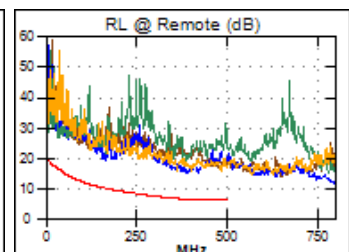

PASS	MAIN	SR	MAIN	SR
Worst Pair	36	45	12	45
RL (dB)	7.5	8.7	8.6	8.7
Freq. (MHz)	4.5	422.0	485.0	422.0
Limit (dB)	19.0	6.0	6.0	6.0