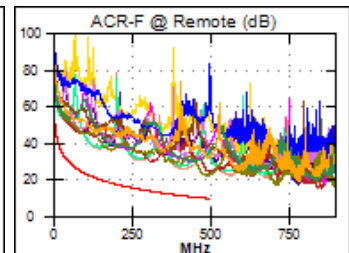

81.2 m

Wire Map (T568B)
PASS

Worst Case Margin Worst Case Value

PASS	MAIN	SR	MAIN	SR
Worst Pair	36-45	36-45	36-45	36-45
NEXT (dB)	3.0	4.7	3.0	5.0
Freq. (MHz)	469.0	404.0	469.0	464.0
Limit (dB)	26.9	28.6	26.9	27.0
Worst Pair	36	36	36	36
PS NEXT (dB)	4.7	6.2	4.9	6.7
Freq. (MHz)	469.0	291.0	485.0	498.0
Limit (dB)	24.0	29.0	23.6	23.3

PASS	MAIN	SR	MAIN	SR
Worst Pair	45-36	36-45	45-36	36-45
ACR-F (dB)	11.3	12.0	11.3	12.0
Freq. (MHz)	493.0	493.0	493.0	493.0
Limit (dB)	9.4	9.4	9.4	9.4
Worst Pair	36	45	36	45
PS ACR-F (dB)	14.1	14.0	14.1	14.0
Freq. (MHz)	493.0	493.0	493.0	493.0
Limit (dB)	6.4	6.4	6.4	6.4

N/A	MAIN	SR	MAIN	SR
Worst Pair	36-45	36-45	36-45	36-45
ACR-N (dB)	13.8	12.7	16.9	18.5
Freq. (MHz)	282.0	38.8	500.0	498.0
Limit (dB)	-3.9	34.1	-23.2	-23.1
Worst Pair	36	36	36	36
PS ACR-N (dB)	14.4	13.0	16.9	18.9
Freq. (MHz)	4.0	3.9	491.0	500.0
Limit (dB)	56.4	56.7	-25.4	-26.1